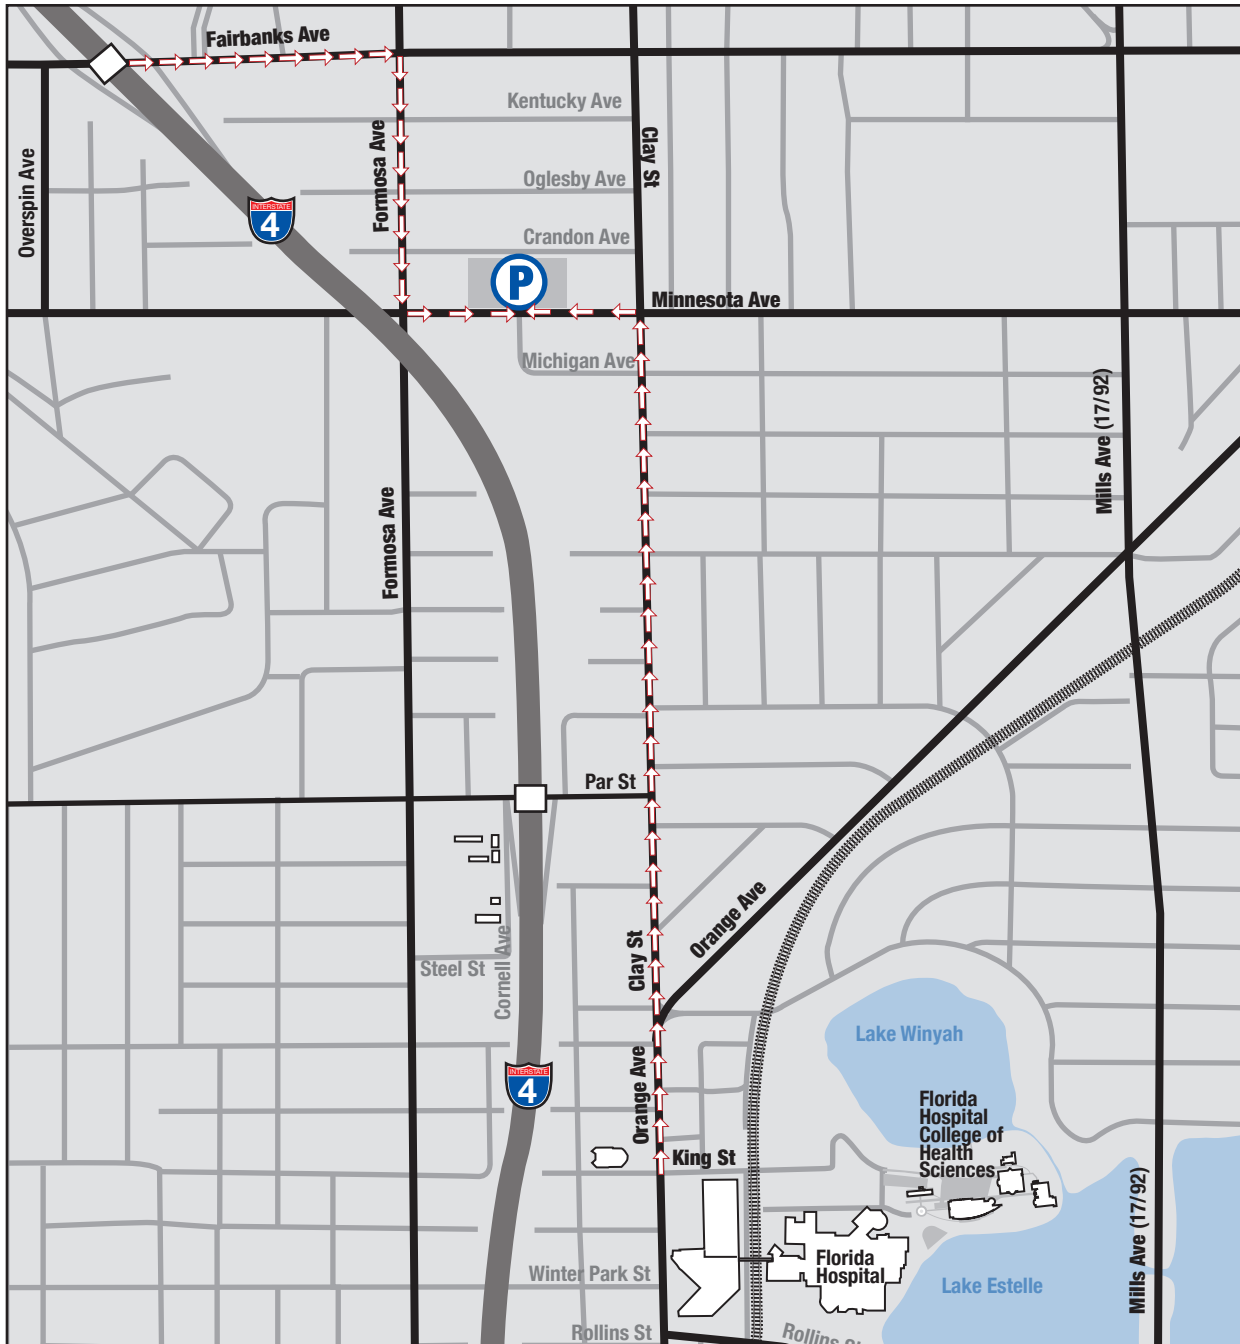

FLORIDA
HOSPITAL
COLLEGE
OF
HEALTH
SCIENCES

COLLEGE PARKING MAP

P Florida Hospital College of Health Sciences parking is located off of Minnesota Avenue between Clay Street and Formosa Avenue. Shuttles run between the campus and parking regularly.

Parking on campus is by permit only.

Directions from I-4

- Exit Fairbanks Ave, Exit 87, Drive East
- Turn right on Formosa Avenue
- Turn left on Minnesota Avenue
- Turn left into College parking

Directions from the College

- Leave Campus on King Street
- Turn right on Orange Avenue
- Stay left and continue on Clay Street
- Turn left on Minnesota
- Turn right into College parking